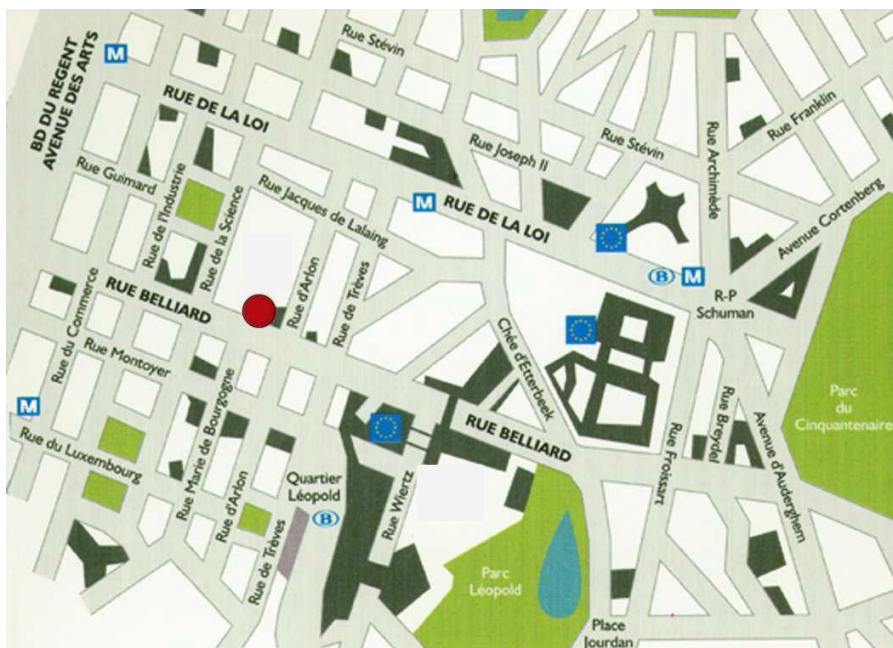

Concluding conference of the FP-7 project:

Impact of the Third Sector as Social Innovation (ITSSOIN)

Conference venue & hotel information

When: 20th February 2017, 11:00 – 17:00

Where: In the representation of the federal state of Baden-Württemberg, Brussels.

Address: Rue Belliard 60 – 62,
1040 Brussels
Phone: +32 (0)2 - 741 77-11

Arrival by plane

From the airport Brussels-Zaventem you can reach Gare Central with local trains commuting regularly, within 20 minutes.

- From Gare Central you take Metroline 1 (direction Stokkel) or Metroline 5 (direction Herman-Debroux) and get off at the Metrostation Maelbeek
- Or you can take the bus – line 12 the airport express or line 21 to Place du Luxembourg.

Arrival by train

Arriving at Gare du Midi (Brussels South)

- Take Metroline 2 or 6 (direction Elisabeth) and get off at the Metrostation Trône and take the exit to Rue du Luxembourg
- Or you can take the bus – line 27 (direction Andromede) and get off at the Busstation Treves